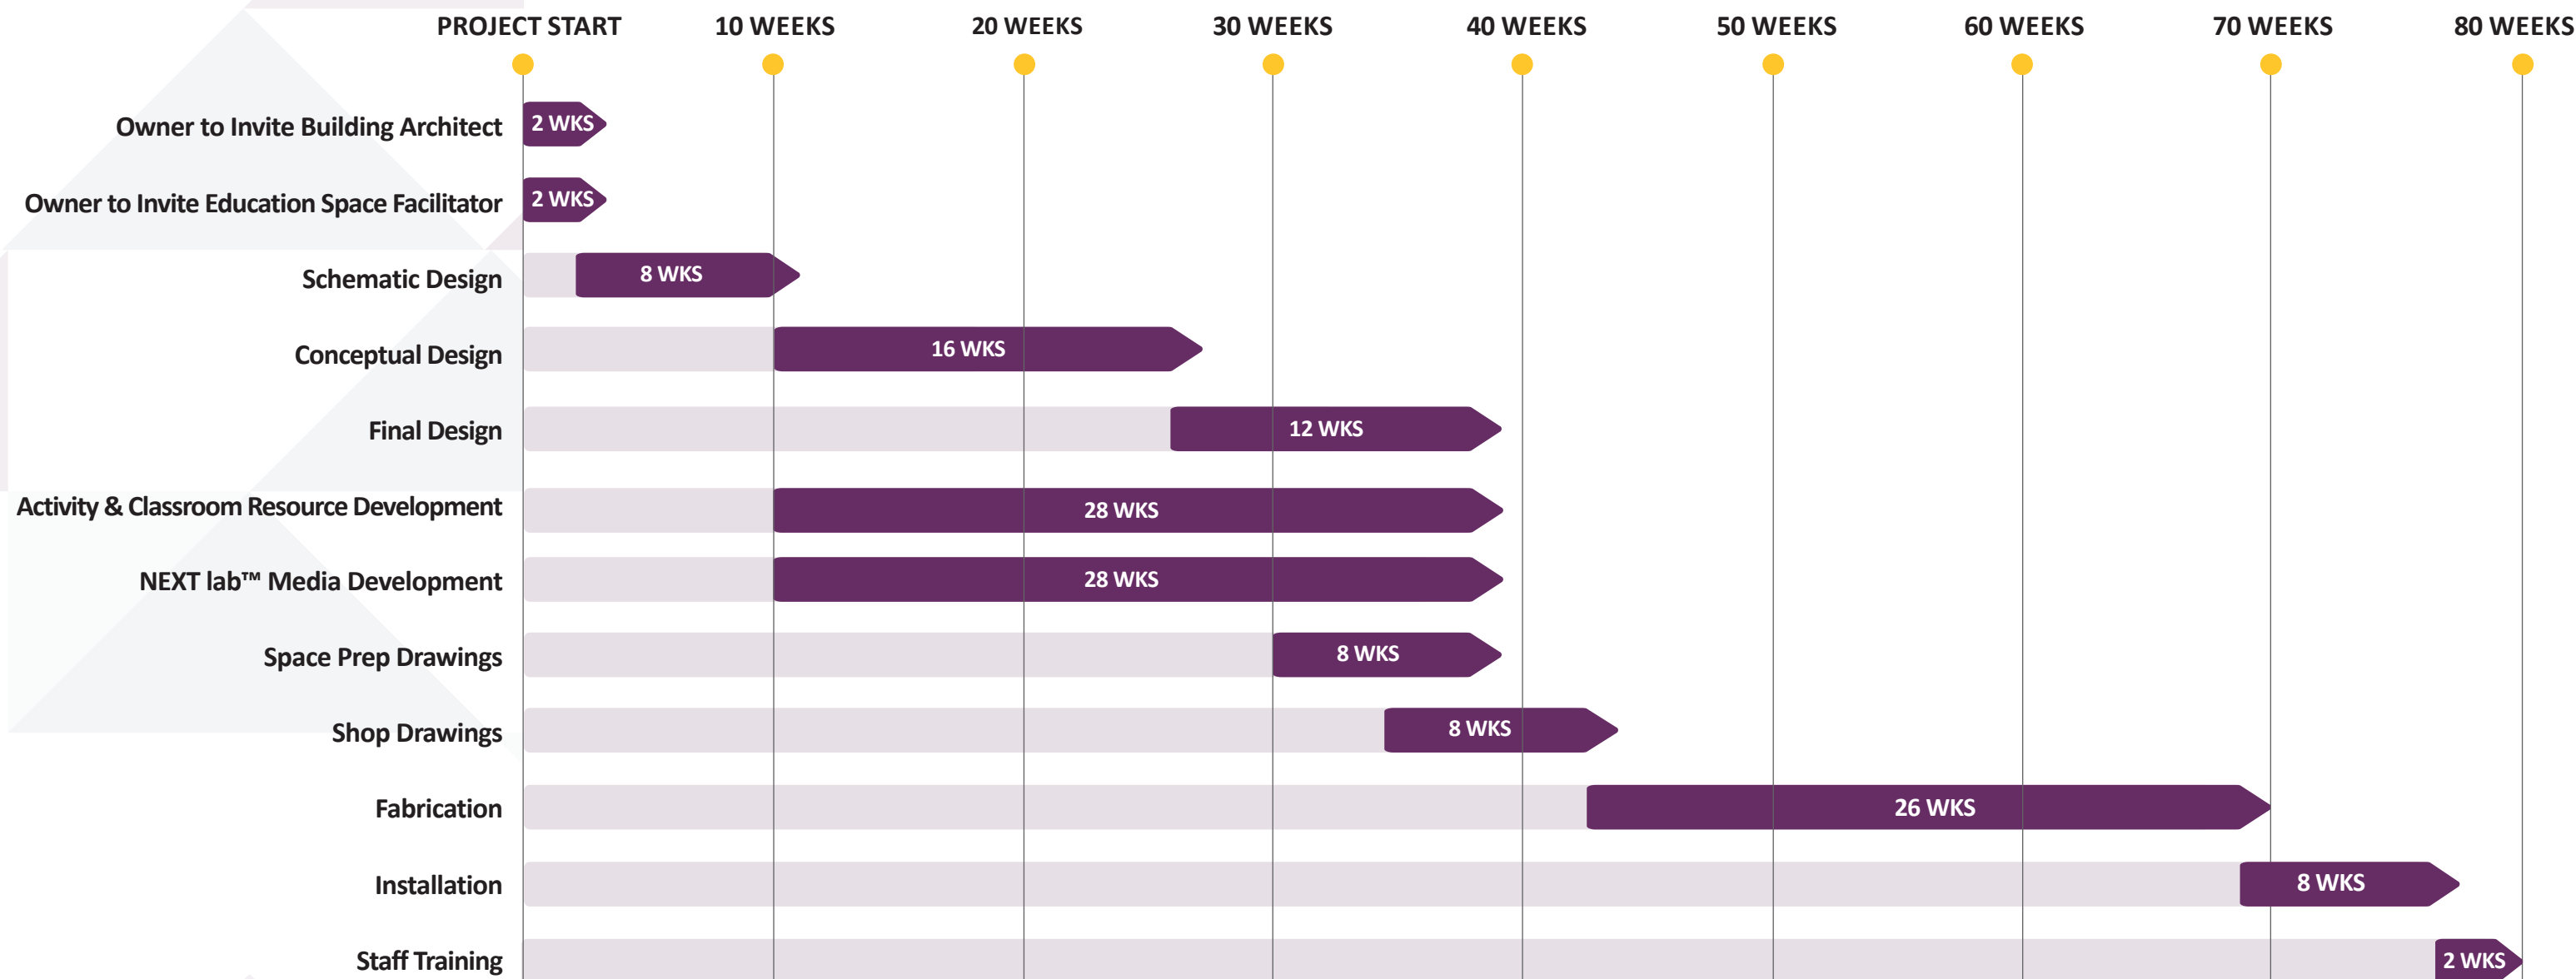

PERMANENT CLASSROOM TIMELINE

DESIGN & PRODUCTION PROCESS

▶ Full timeline: ~18 months/78 weeks from open ▶ Timeline based on the new-build of 20 classrooms