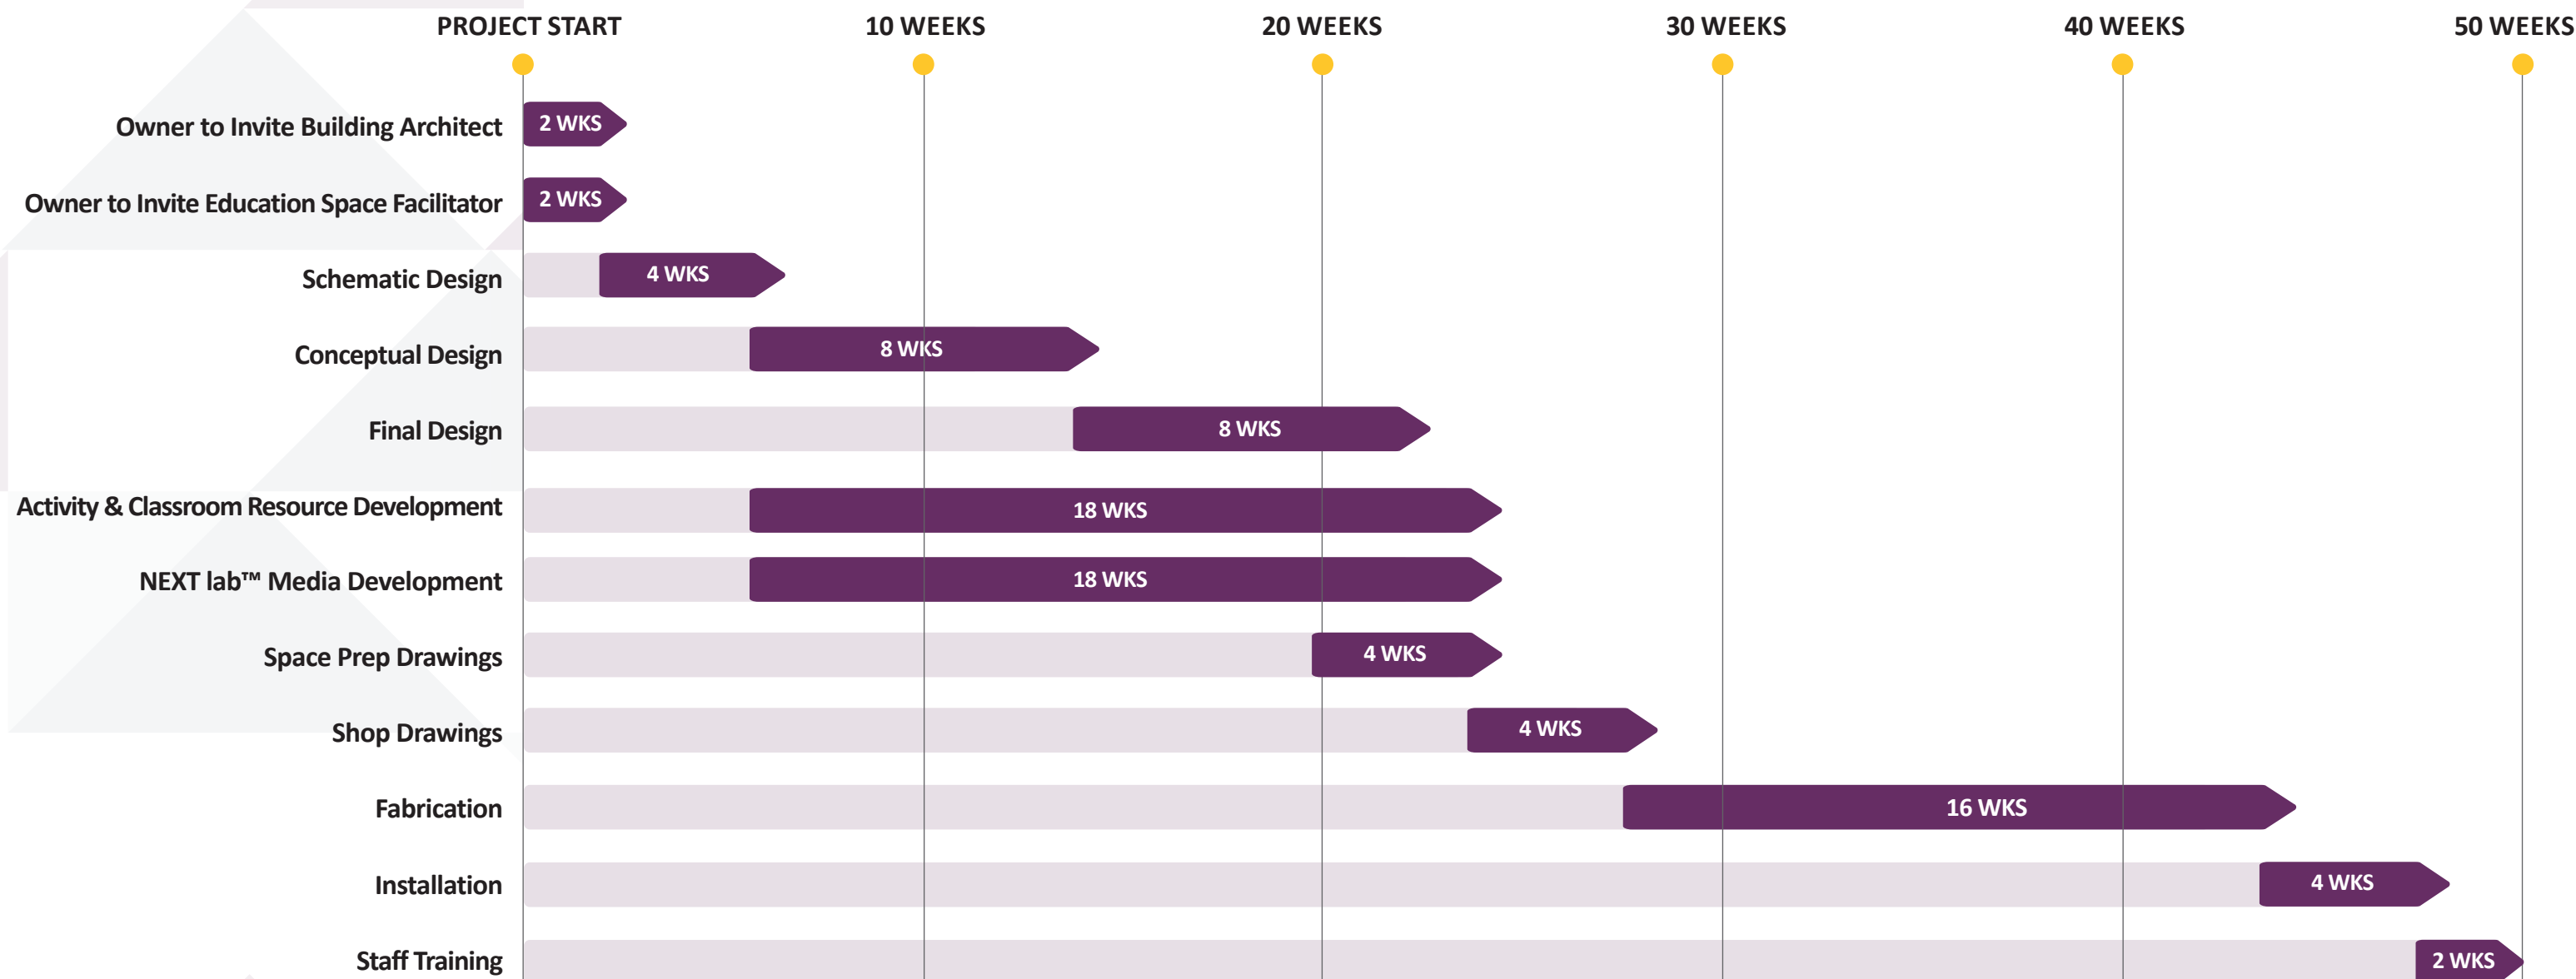

CONVERTIBLE CLASSROOM TIMELINE

DESIGN & PRODUCTION PROCESS

▶ Full timeline: ~12 months/50 weeks from open ▶ Timeline based on the new-project of 6 classrooms with 12 themes